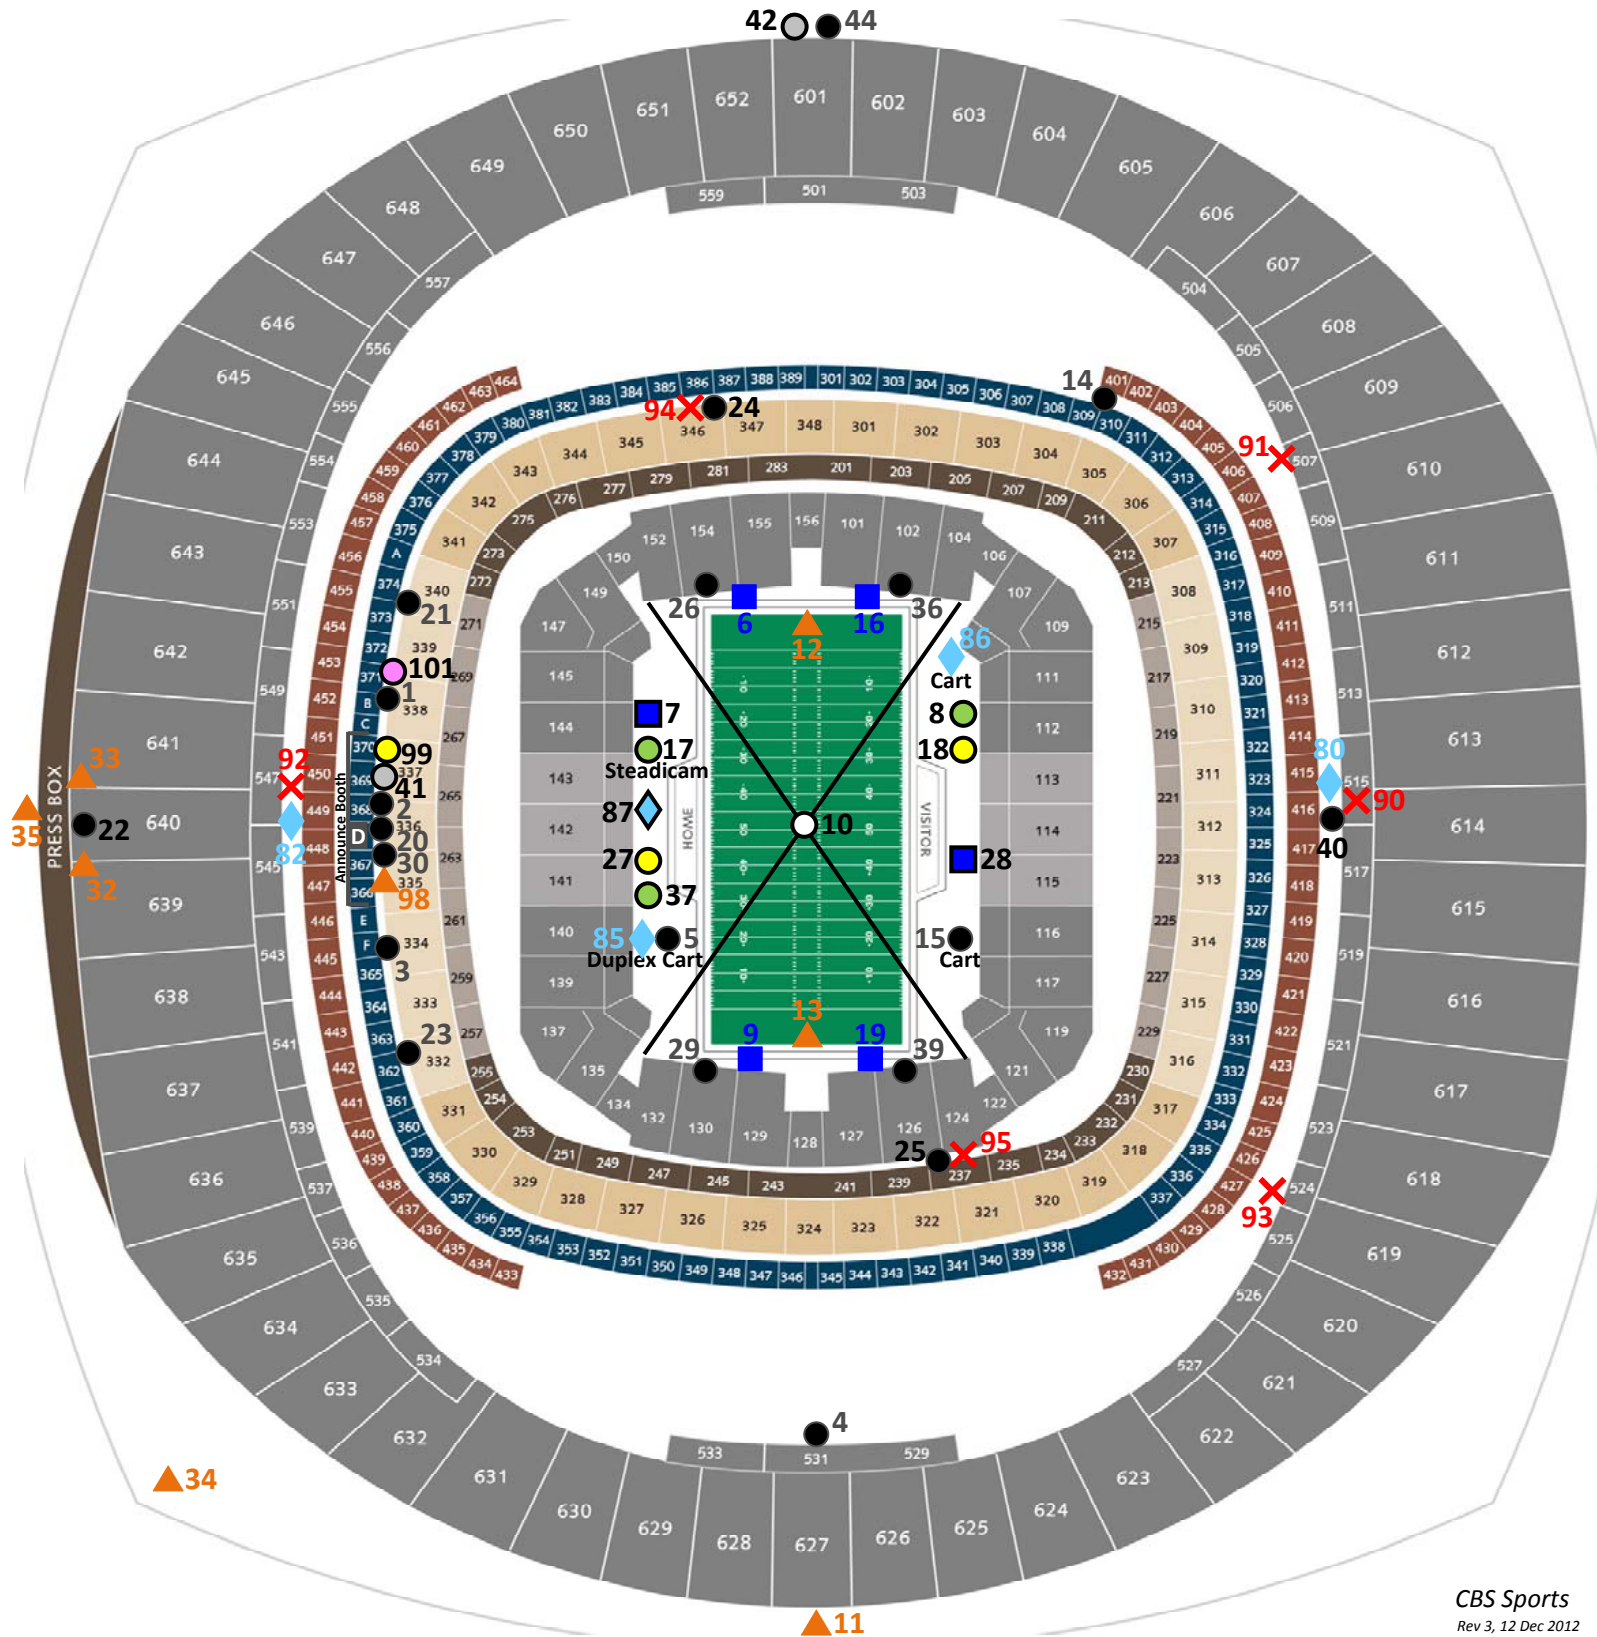

SUPER BOWL XLVII

SUPERDOME CAMERA MAP

- EXTERIOR CAMS:**
- 43 Fixed Wing
 - 63 Bourbon Balcony
 - ▲ 79 Hotel Beauty
 - X Poydras Street

KEY:

● HC	■ SSM	◆ HS
● HH	■ SSM HH	◆ HS HH
● RF HH	○ CABLE	✗ 4K
● SD	● AERIAL	
▲ ROBO	● INTERACTIVE	